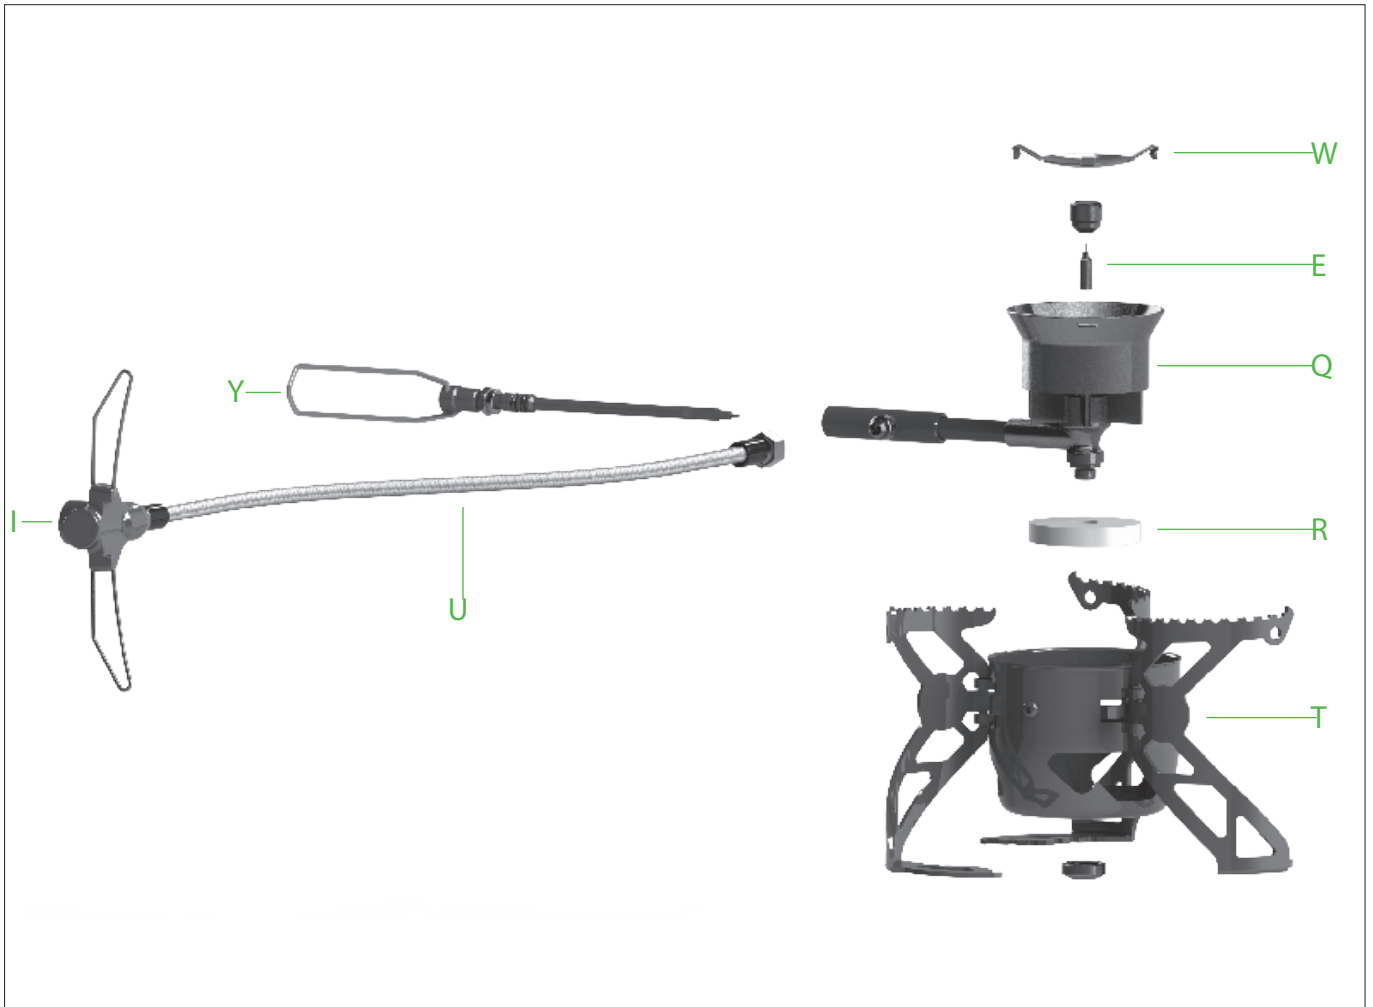

OPTIMUS POLARIS OPTIFUEL BLACK EDITION - the stove with many talents

EXPLODED VIEW

Q Burner

W Burner plate

E Cleaning needle

R Priming wick

T Burner housing

Y Control handle

U Fuel hose

I Connector for gas canisters and fuel bottles

Katadyn reserves the right to modify product characteristics
Version: 03.01.2023

Katadyn Products Inc. | Pfäffikerstrasse 37 | 8310 Kemptthal | Switzerland
Tel: +41 44 839 21 11 Fax: +41 44 839 21 99
info@katadyn.ch | www.optimusstoves.com