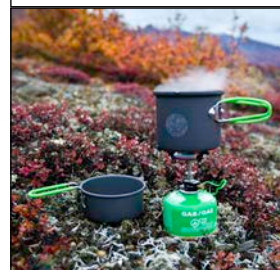

OPTIMUS TERRA COOK SETS

PRODUCT CHARACTERISTICS

Weight:	200 g (Optimus Terra Solo) 275 g (Optimus Terra Weekend HE) 380 g (Optimus Terra Xpress HE) 1'160 g (Optimus Terra Camp 4 Pot Set)
Dimensions:	107 x 136 mm (Optimus Terra Solo) 124 x 165 mm (Optimus Terra Weekend HE) 105 x 210 mm (Optimus Terra Xpress HE) 233 x 136 mm (Optimus Camp 4 Pot Set)
Guarantee:	2 years
Material:	Hard-anodized aluminium
Accessories:	Mesh bag for Optimus Terra Solo, Terra Weekend HE und Terra Xpress HE. Thermobag for Optimus Terra Camp 4 Pot Set
Article-No.:	8020708 Optimus Terra Solo 1 8020707 Optimus Terra Weekend HE 2 8020676 Optimus Terra Xpress HE 3 8020677 Optimus Terra Camp 4 Pot Set 4

FACTS

- Versatile and efficient non-stick coated cook sets made of hard anodized aluminum
- The special heat exchanger (HE) reduces „time to boil“ by 20-30%, making your stove energy efficient and saving fuel when cooking
- The Optimus Terra Camp 4 Pot Set Thermobag serves to keep the pots warm, for passive cooking and protecting your pots from scratching
- The Terra Xpress HE set offer perfectly space for the Optimus 3-piece titanium cutlery set and the Optimus Nova stove
- When traveling the Tera Solo and the Terra Weekend HE sets offer ample space for a gas cartridge and a Crux / Crux Lite stove