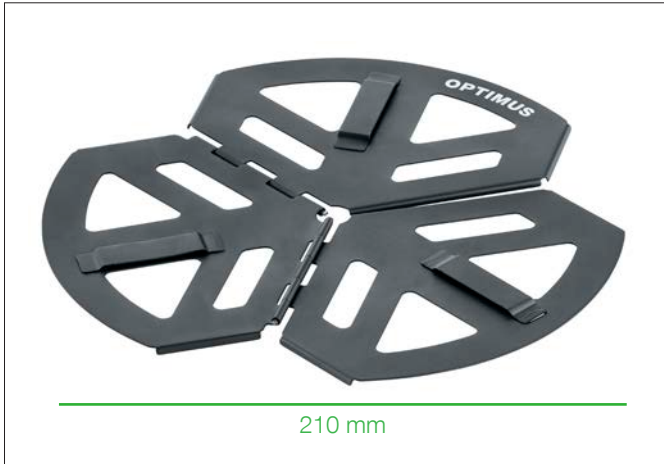

DIMENSIONS

Katadyn reserves the right to modify product characteristics
Version: 25.07.2022

Katadyn Products Inc. | Pfäffikerstrasse 37 | 8310 Kemptthal | Switzerland
Tel: +41 44 839 21 11 Fax: +41 44 839 21 99
info@katadyn.ch | www.optimusstoves.com