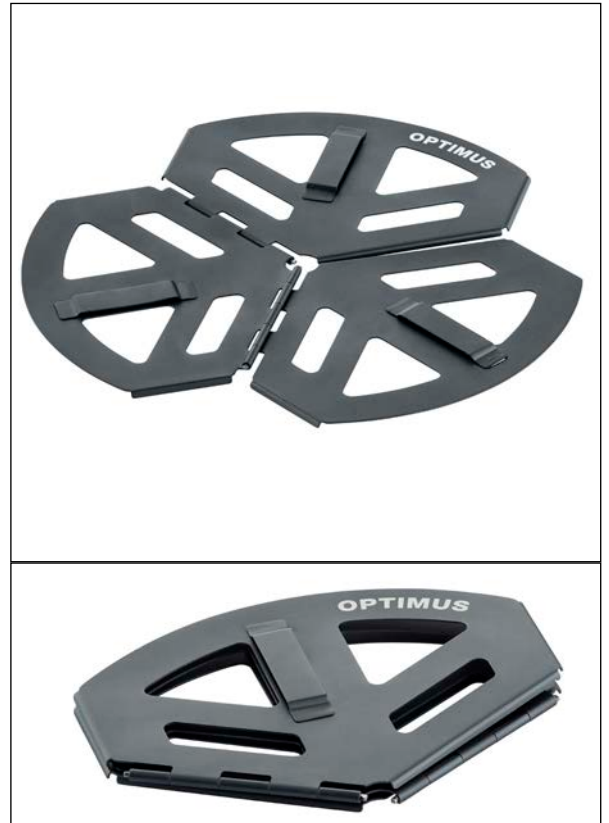

OPTIMUS STOVE STAND - Safe cooking on soft surfaces

PRODUCT CHARACTERISTICS

Dimensions: 138 x 105 x 8 mm (packed)
210 x 210 mm (in operation)

Weight: 57 g

Material: Hard anodized aluminum

Compatibility: Optimus Polaris, Optimus Nova,
Optimus Vega, and others

Article No.: 8021083 Optimus stove stand
GTIN-13 Code: 0604375210837
GTIN-14 Code: 10604375210834

FACTS

- Prevents stove legs from sinking into soft surfaces
- Essential on snow, sand and gravel
- Durable anodized surface
- Increases stove stability for safer cooking
- Folds flat to 8 mm
- Lightweight
- Grips firmly to stove feet
- Stowable in storage bag of Optimus Polaris, Optimus Nova, Optimus Vega and others