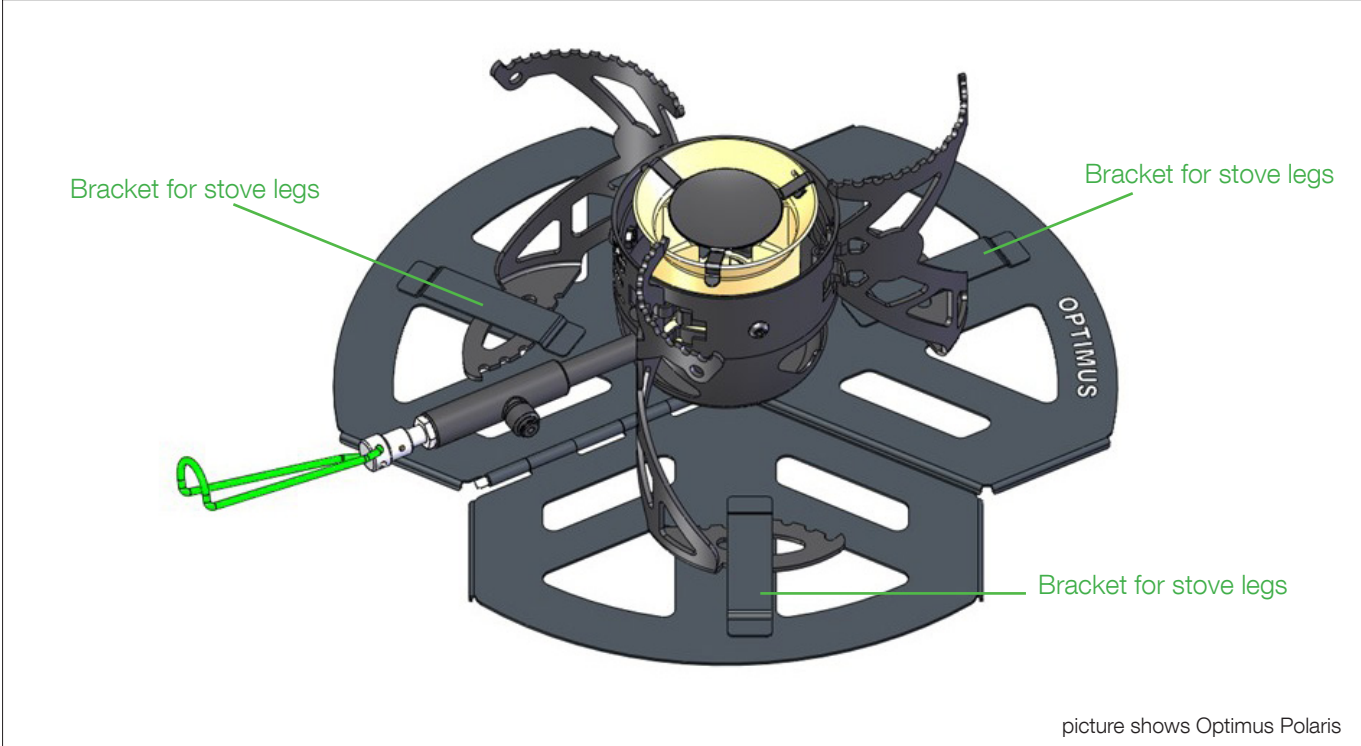

OPTIMUS STOVE STAND - Safe cooking on soft surface

DETAILED VIEW